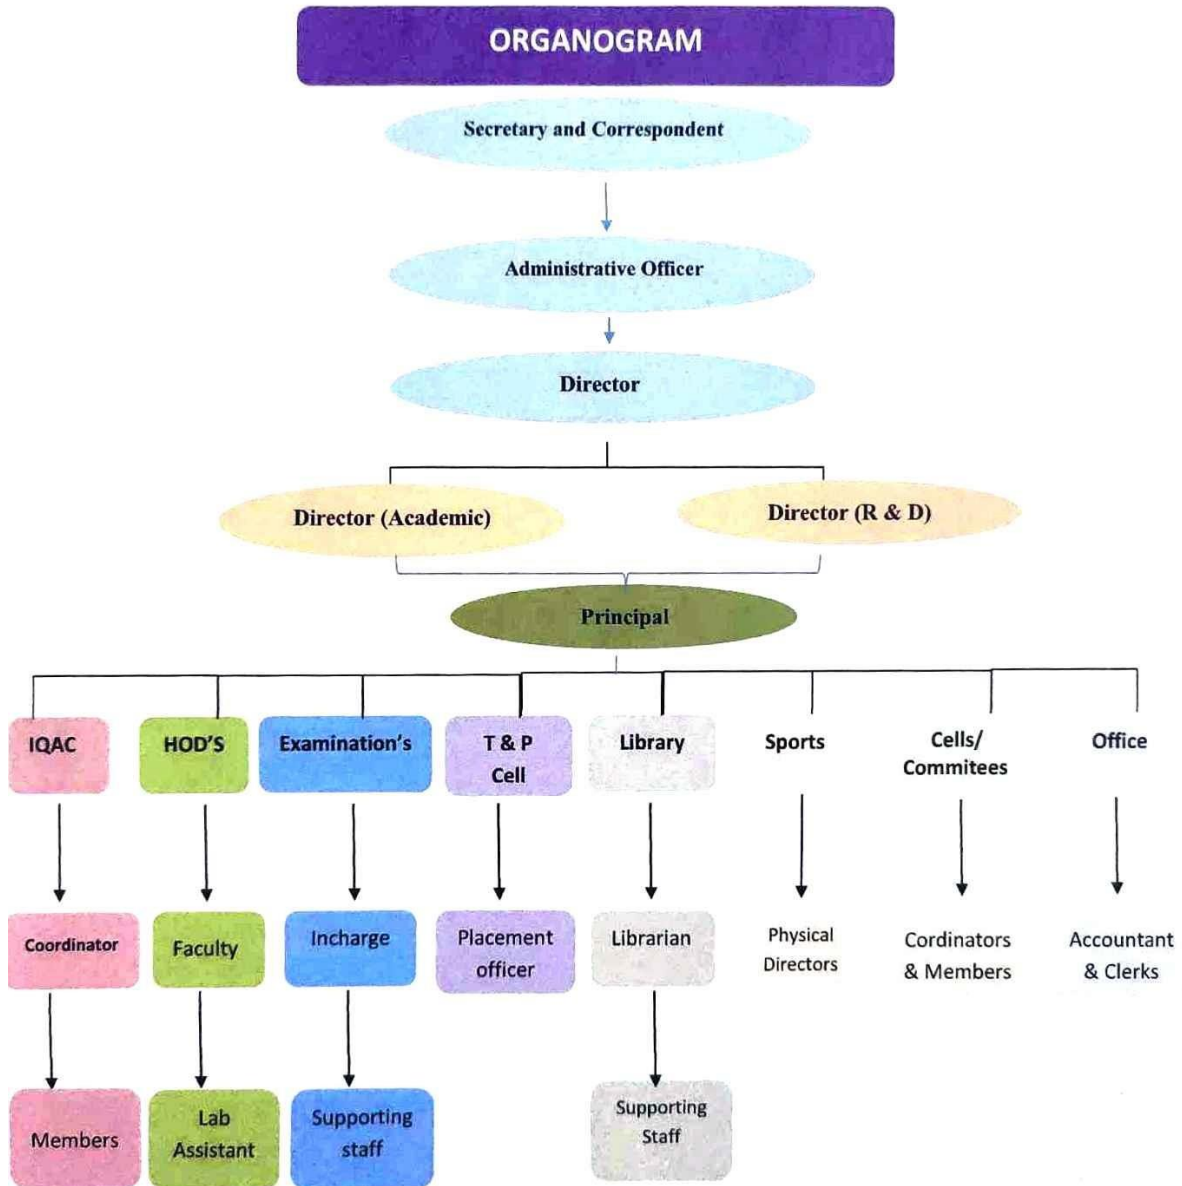

Viswambhara Educational Society
VAAGDEVI PHARMACY COLLEGE
Approved by AICTE, PCI-New Delhi & Permanent Affiliation to JNTUH
P.O.BOLLIKUNTA, WARANGAL-506 005(Telangana State)

Principal
Vaagdevi Pharmacy College
Bollikunta, Warangal - 506 005