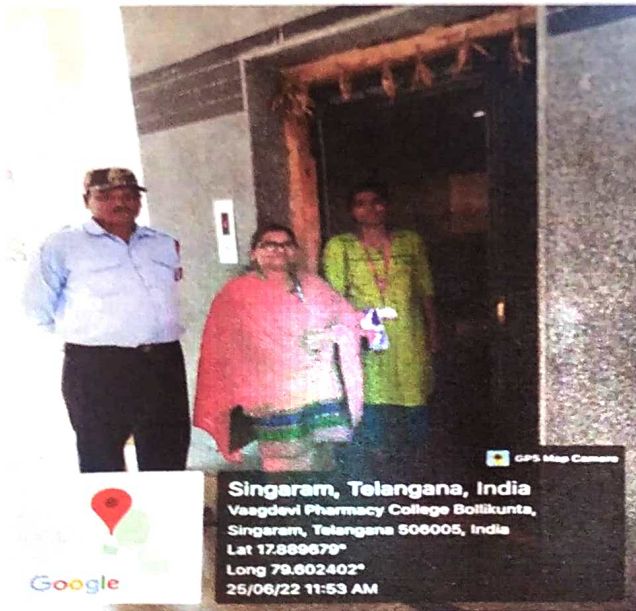

Viswambhara Educational Society

VAAGDEVI PHARMACY COLLEGE

Approved by AICTE, PCI-New Delhi & Affiliated to JNTUH
P.O.BOLLIKUNTA, WARANGAL-506 005(Telangana State)

7.1.7 Disabled-friendly, barrier free environment

Vaagdevi Pharmacy College, Bollikunta, Warangal, has adequate facilities to help earning by assisting students with unique disabilities. Various initiatives and regulations have been implemented to enable and encourage differently abled students to pursue higher education and become self-sufficient and employed.

Scribes for Examination

This includes providing additional help and support to differently abled students and others as needed during tests.

At Vaagdevi Pharmacy College in Bollikunta, Warangal, the following amenities have been made available to the differently abled (if any).

Infrastructural facilities - This include

1. Provision for lift for easier access to different levels of the college building.
2. Ramp facilities for easy movements in the college.
3. Provision for Disabled Friendliness washroom

[Signature]
Principal
Vaagdevi Pharmacy College
Bollikunta, Warangal-506005 (T.S.)