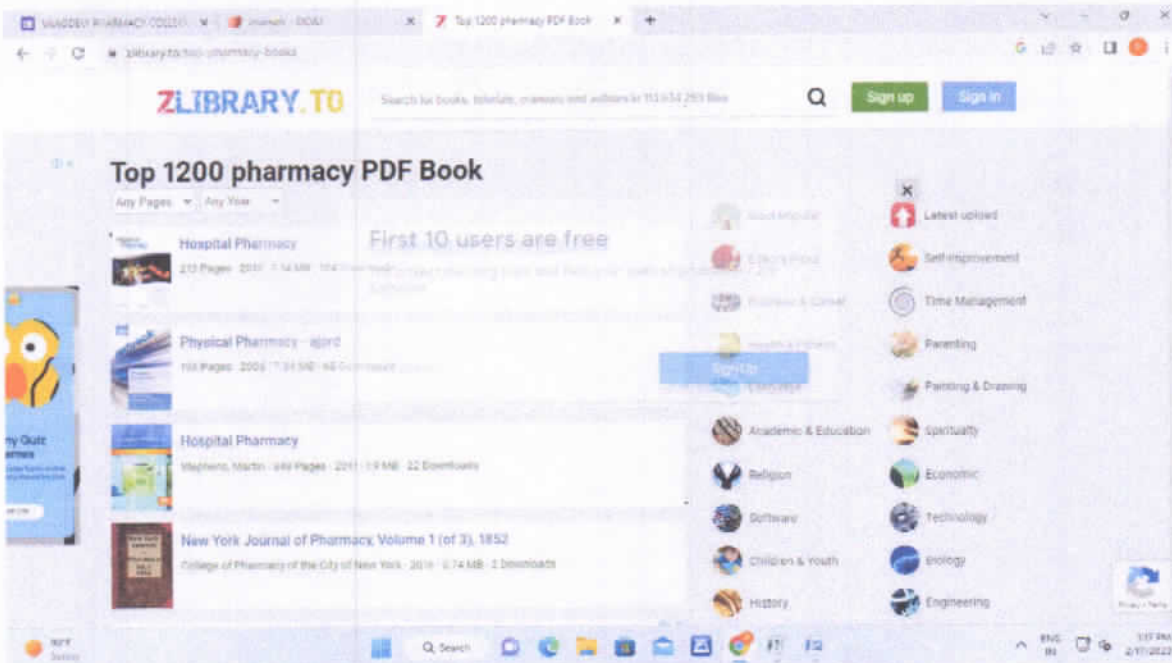

Viswambhara Educational Society
VAAGDEVI PHARMACY COLLEGE
AUTONOMOUS

Accredited by NAAC WITH 'A' Grade, Certified by ISO 21001 : 2018
Approved by PCI-New Delhi & Affiliated to JNTU, Hyderabad
KHAMMAM ROAD, BOLLIKUNTA, KHILA WARANGAL (MANDAL), WARANGAL - 506005, TELANGANA STATE

Boony
Vaagdevi Pharmacy College
Bollikunta, Warangal-506005 (T.S)