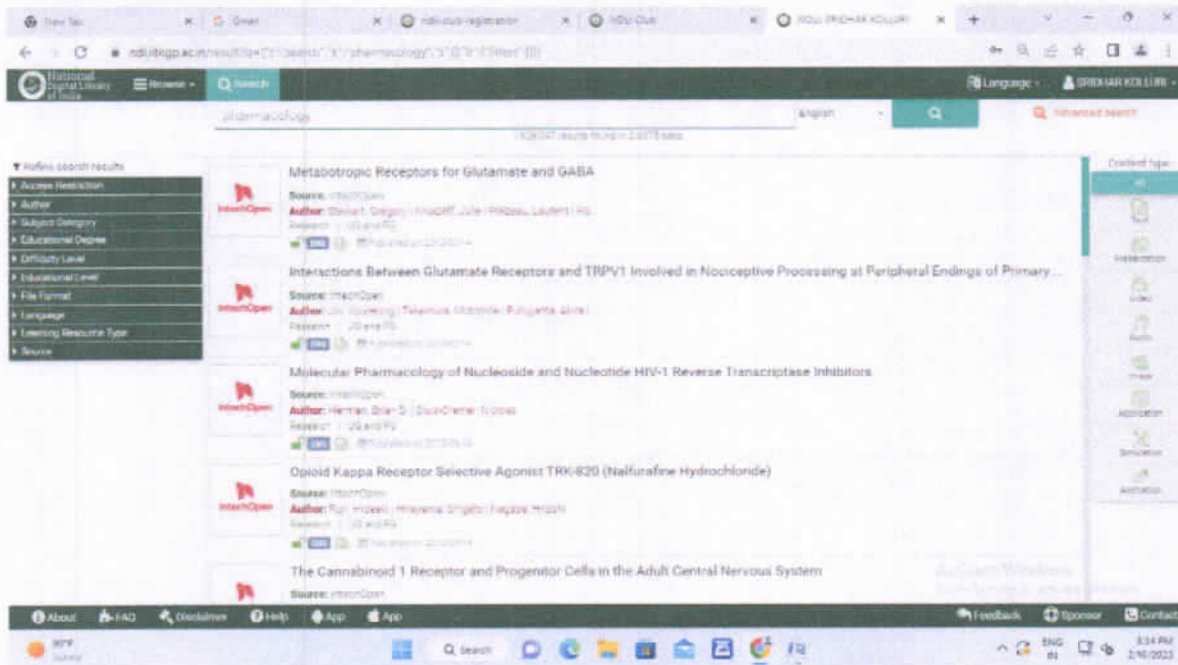

Viswambhara Educational Society
VAAGDEVI PHARMACY COLLEGE
AUTONOMOUS

Accredited by NAAC WITH 'A' Grade, Certified by ISO 21001 : 2018
Approved by PCI-New Delhi & Affiliated to JNTU, Hyderabad
KHAMMAM ROAD, BOLLIKUNTA, KHILA WARANGAL (MANDAL), WARANGAL - 506005, TELANGANA STATE

Geegay
Principal
Vaagdevi Pharmacy College
Bollikunta, Warangal-506005 (T.S.)