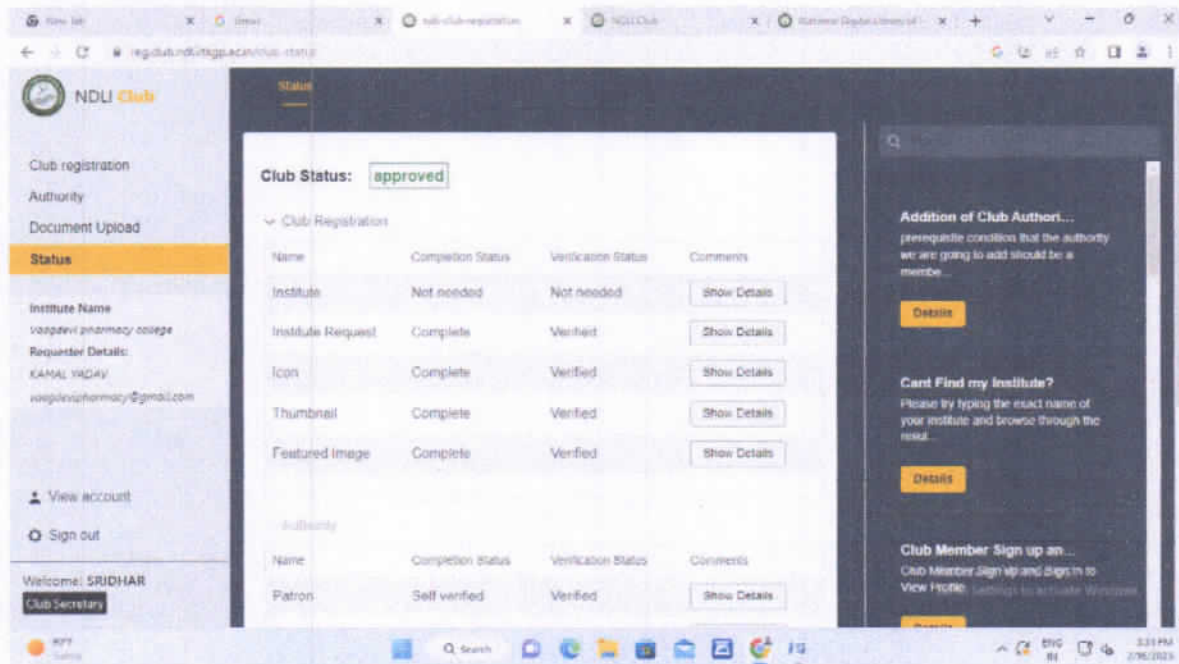

Viswambhara Educational Society
VAAGDEVI PHARMACY COLLEGE
AUTONOMOUS

Accredited by NAAC WITH 'A' Grade, Certified by ISO 21001 : 2018
Approved by PCI-New Delhi & Affiliated to JNTU, Hyderabad
KHAMMAM ROAD, BOLLIKUNTA, KHILA WARANGAL (MANDAL), WARANGAL - 506005, TELANGANA STATE

[Handwritten Signature]
Principal
Vaagdevi Pharmacy College
Bollikunta, Warangal-506005 (T.S.)