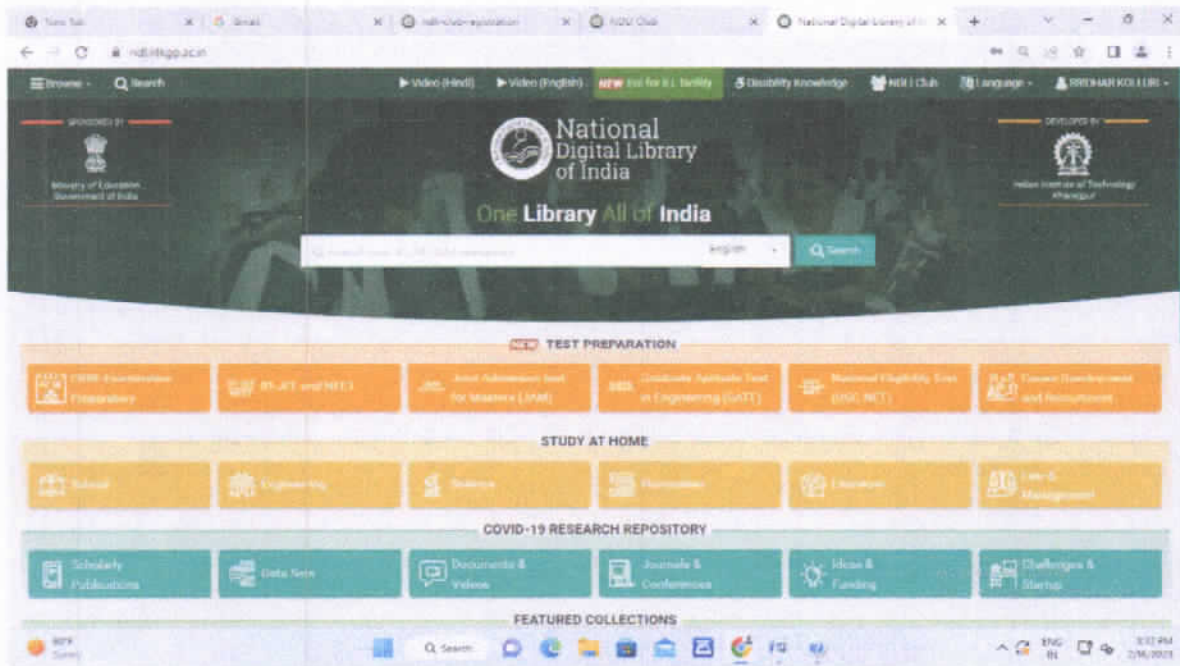

Viswambhara Educational Society
VAAGDEVI PHARMACY COLLEGE
AUTONOMOUS

Accredited by NAAC WITH 'A' Grade, Certified by ISO 21001 : 2018
Approved by PCI-New Delhi & Affiliated to JNTU, Hyderabad
KHAMMAM ROAD, BOLLIKUNTA, KHILA WARANGAL (MANDAL), WARANGAL - 506005, TELANGANA STATE

Principal
Vaagdevi Pharmacy College
Bollikunta, Warangal-506005 (T.S)