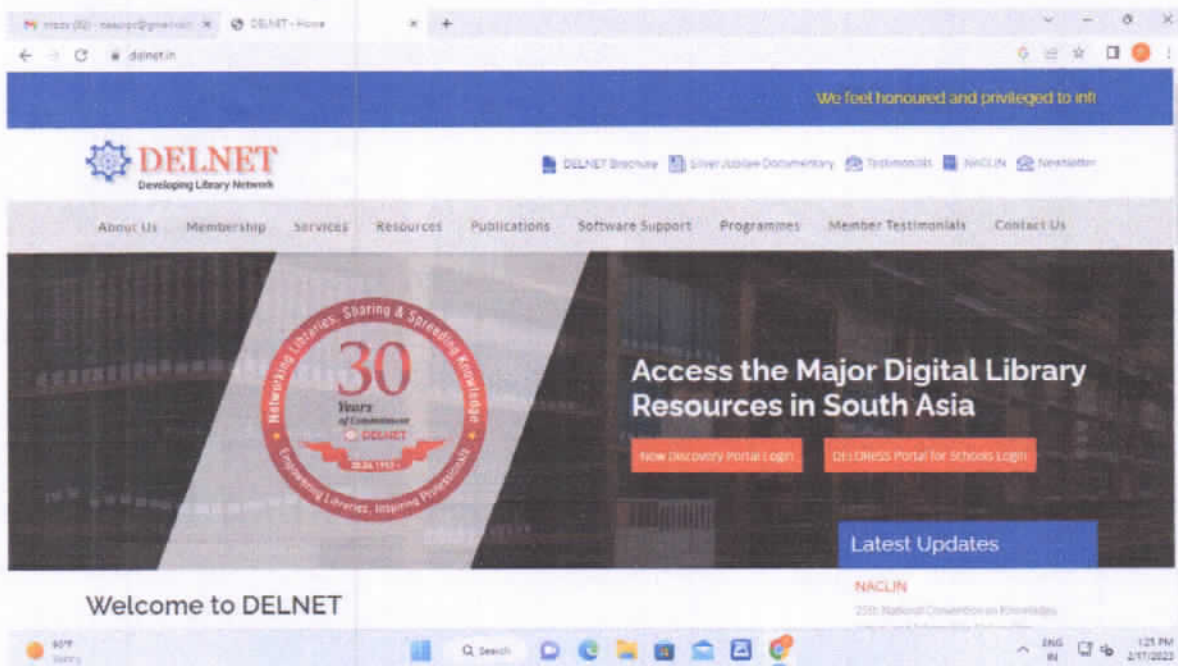

Viswambhara Educational Society
VAAGDEVI PHARMACY COLLEGE
AUTONOMOUS

Accredited by NAAC WITH 'A' Grade, Certified by ISO 21001 : 2018
Approved by PCI-New Delhi & Affiliated to JNTU, Hyderabad
KHAMMAM ROAD, BOLLIKUNTA, KHILA WARANGAL (MANDAL), WARANGAL – 506005, TELANGANA STATE

REMOTE ACCESS TO E-RESOURCES

1. E-JOURNALS- <https://delnet.in>
2. NDLI (National Digital Library of India) -<https://ndli.itiitkgp.ac.in>
3. Z-LIBRARY E-BOOKS - <http://lib.in>
4. DOAJ-(OPEN ACCESS JOURNALS)-<https://doaj.org/toc/2633-4690>
5. SWAYAM- <https://swayam.gov.in>
6. PDF DRIVE FOR e-Books pdfdrive.com

Geeg
Principal
Vaagdevi Pharmacy College
Bollikunta, Warangal-506005 (T.S)