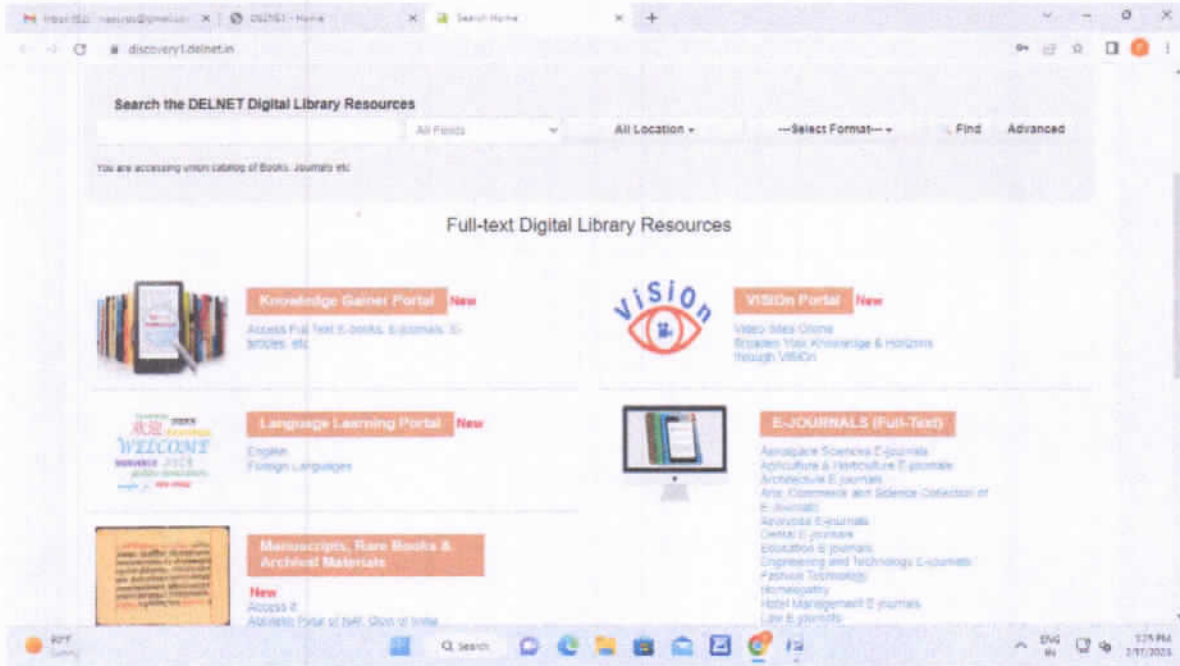

Viswambhara Educational Society
VAAGDEVI PHARMACY COLLEGE
AUTONOMOUS

Accredited by NAAC WITH 'A' Grade, Certified by ISO 21001 : 2018
Approved by PCI-New Delhi & Affiliated to JNTU, Hyderabad
KHAMMAM ROAD, BOLLIKUNTA, KHILA WARANGAL (MANDAL), WARANGAL - 506005, TELANGANA STATE

Principal
Vaagdevi Pharmacy College
Bollikunta, Warangal-506005 (T.S)