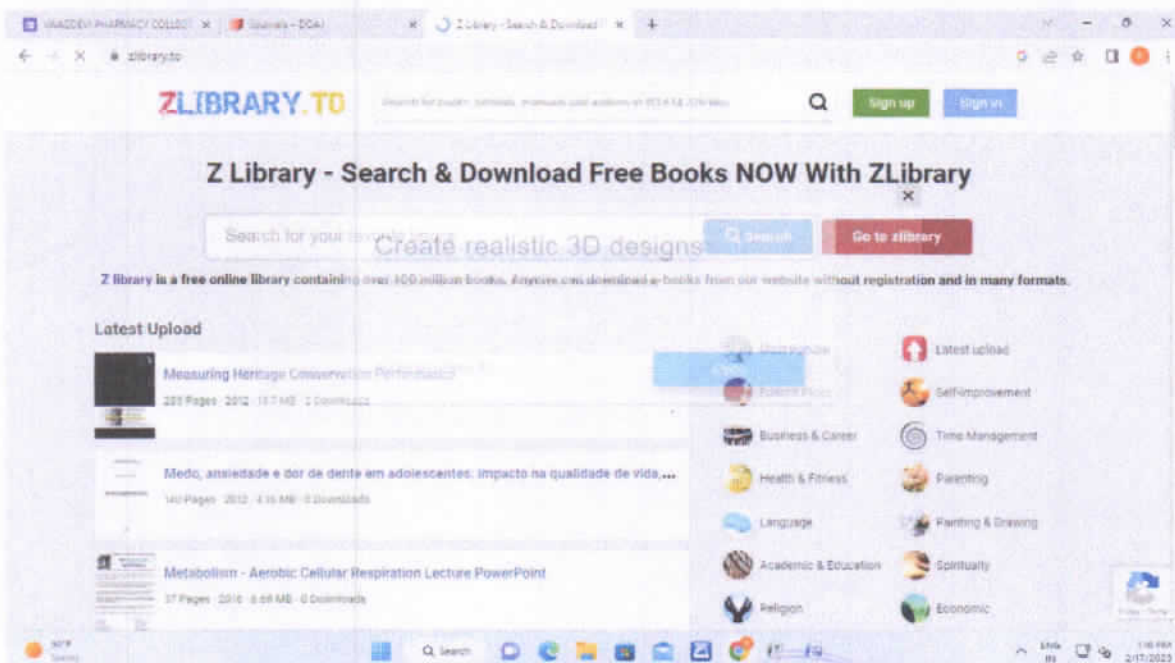

Viswambhara Educational Society
VAAGDEVI PHARMACY COLLEGE
AUTONOMOUS

Accredited by NAAC WITH 'A' Grade, Certified by ISO 21001 : 2018
Approved by PCI-New Delhi & Affiliated to JNTU, Hyderabad
KHAMMAM ROAD, BOLLIKUNTA, KHILA WARANGAL (MANDAL), WARANGAL - 506005, TELANGANA STATE

[Handwritten Signature]
Principal
Vaagdevi Pharmacy College
Bollikunta, Warangal-506005 (T.S.)