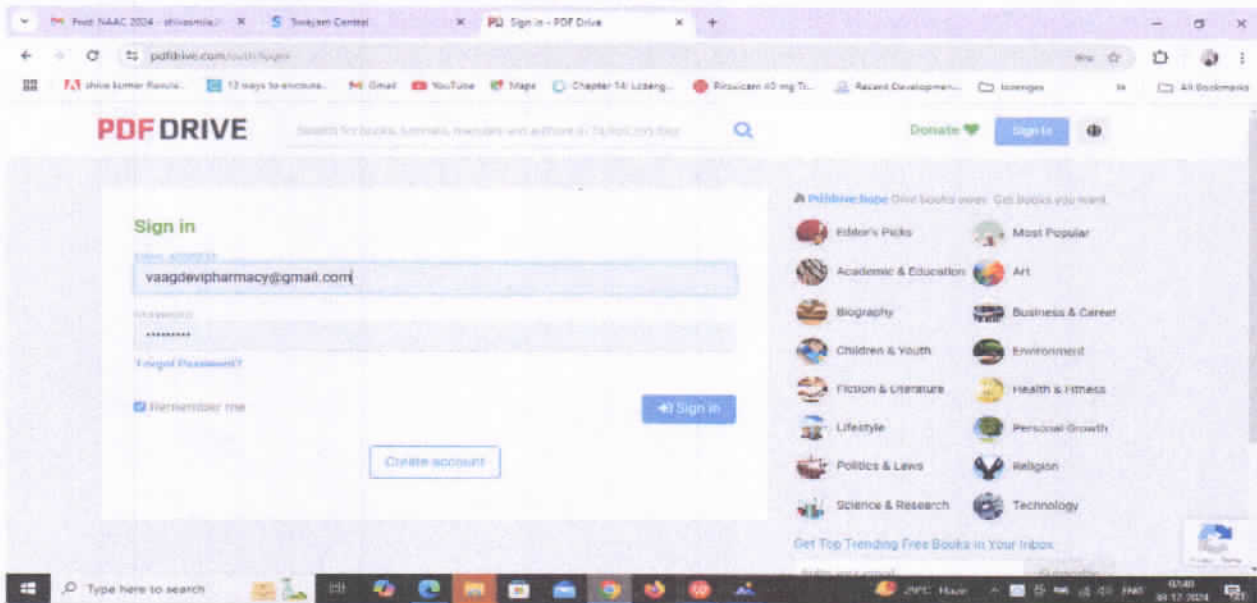

Viswambhara Educational Society
VAAGDEVI PHARMACY COLLEGE
AUTONOMOUS

Accredited by NAAC WITH 'A' Grade, Certified by ISO 21001 : 2018
Approved by PCI-New Delhi & Affiliated to JNTU, Hyderabad
KHAMMAM ROAD, BOLLIKUNTA, KHILA WARANGAL (MANDAL), WARANGAL - 506005, TELANGANA STATE

[Handwritten Signature]
Principal
Vaagdevi Pharmacy College
Bollikunta, Warangal-506005 (T.S)