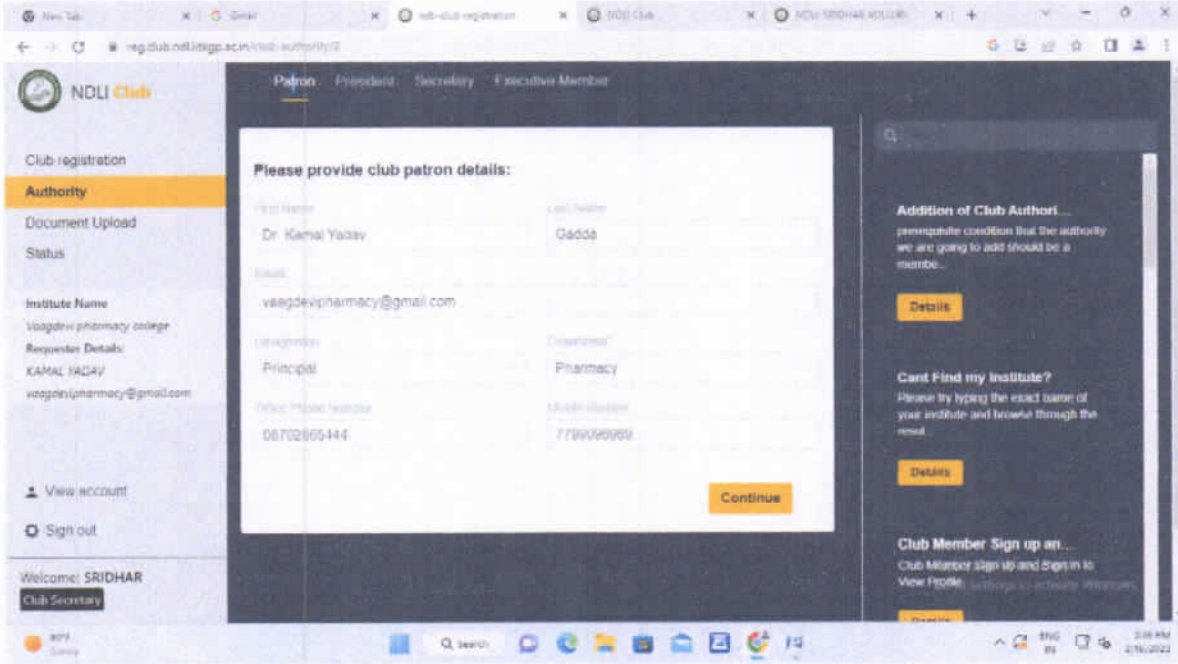

Viswambhara Educational Society
VAAGDEVI PHARMACY COLLEGE
AUTONOMOUS

Accredited by NAAC WITH 'A' Grade, Certified by ISO 21001 : 2018
Approved by PCI-New Delhi & Affiliated to JNTU, Hyderabad
KHAMMAM ROAD, BOLLIKUNTA, KHILA WARANGAL (MANDAL), WARANGAL - 506005, TELANGANA STATE

Geegay
Principal
Vaagdevi Pharmacy College
Bollikunta, Warangal-506005 (T.S.)